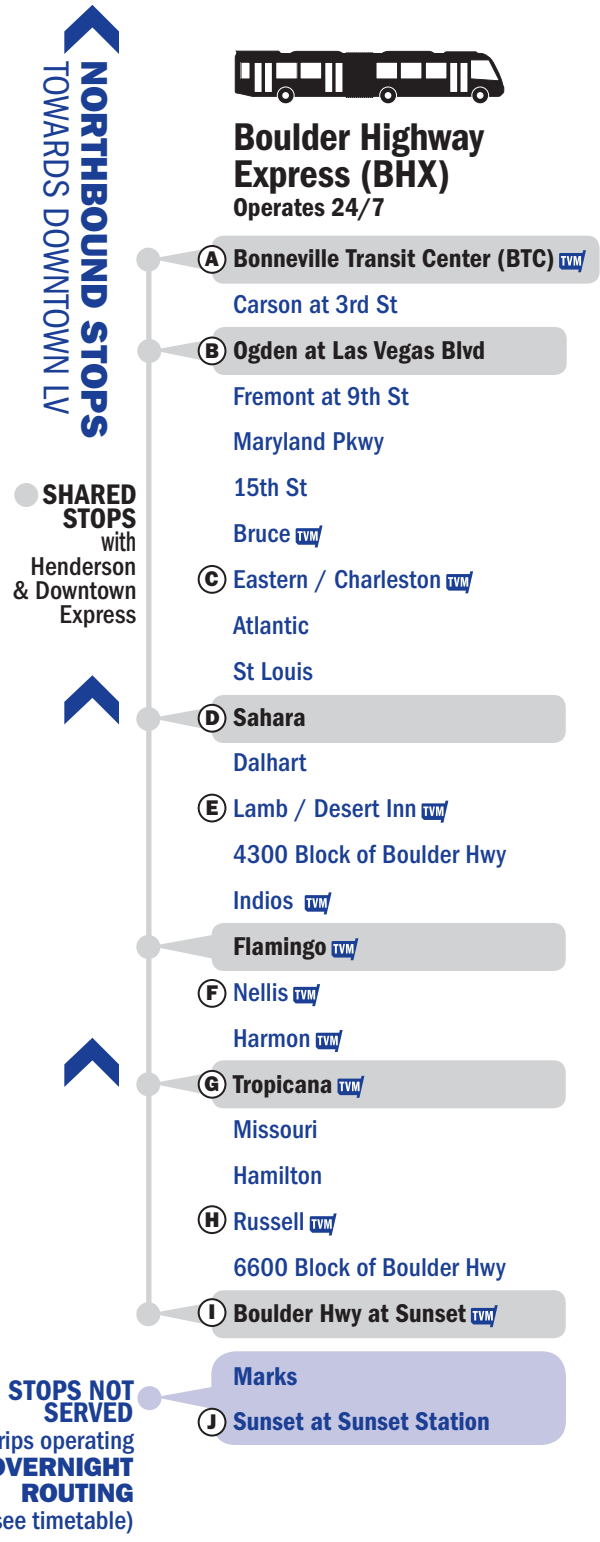

# Boulder Highway Express (BHX)

24 hour service

**Boulder Highway Express will serve all 402 and Henderson & Downtown Express stops along the OVERNIGHT ROUTING south of Sunset Rd**

# (BHX) Boulder Highway Express

**PAY BEFORE BOARDING** where TVMs are available. If a TVM is not available, pay immediately at on-board farebox near the middle door.

**Boulder Highway Express will serve all 402 and Henderson & Downtown Express stops along the OVERNIGHT ROUTING south of Sunset Rd**

## Boulder Highway Express (BHX) Southbound Weekdays

<b>A</b>	BONNEVILLE TRANSIT CENTER (BTC)
<b>B</b>	OGDEN AT LAS VEGAS BLVD
<b>C</b>	CHARLESTON (Eastern)
<b>D</b>	SAHARA
<b>E</b>	DESERT INN (Lamb)
<b>F</b>	NELLIS
<b>G</b>	TROPICANA
<b>H</b>	RUSSELL
<b>I</b>	BOULDER HWY / SUNSET RD
<b>J</b>	SUNSET RD AT SUNSET STATION
<b>K</b>	BOULDER HWY AT LAKE MEAD PKWY
<b>L</b>	HORIZON AT COLLEGE