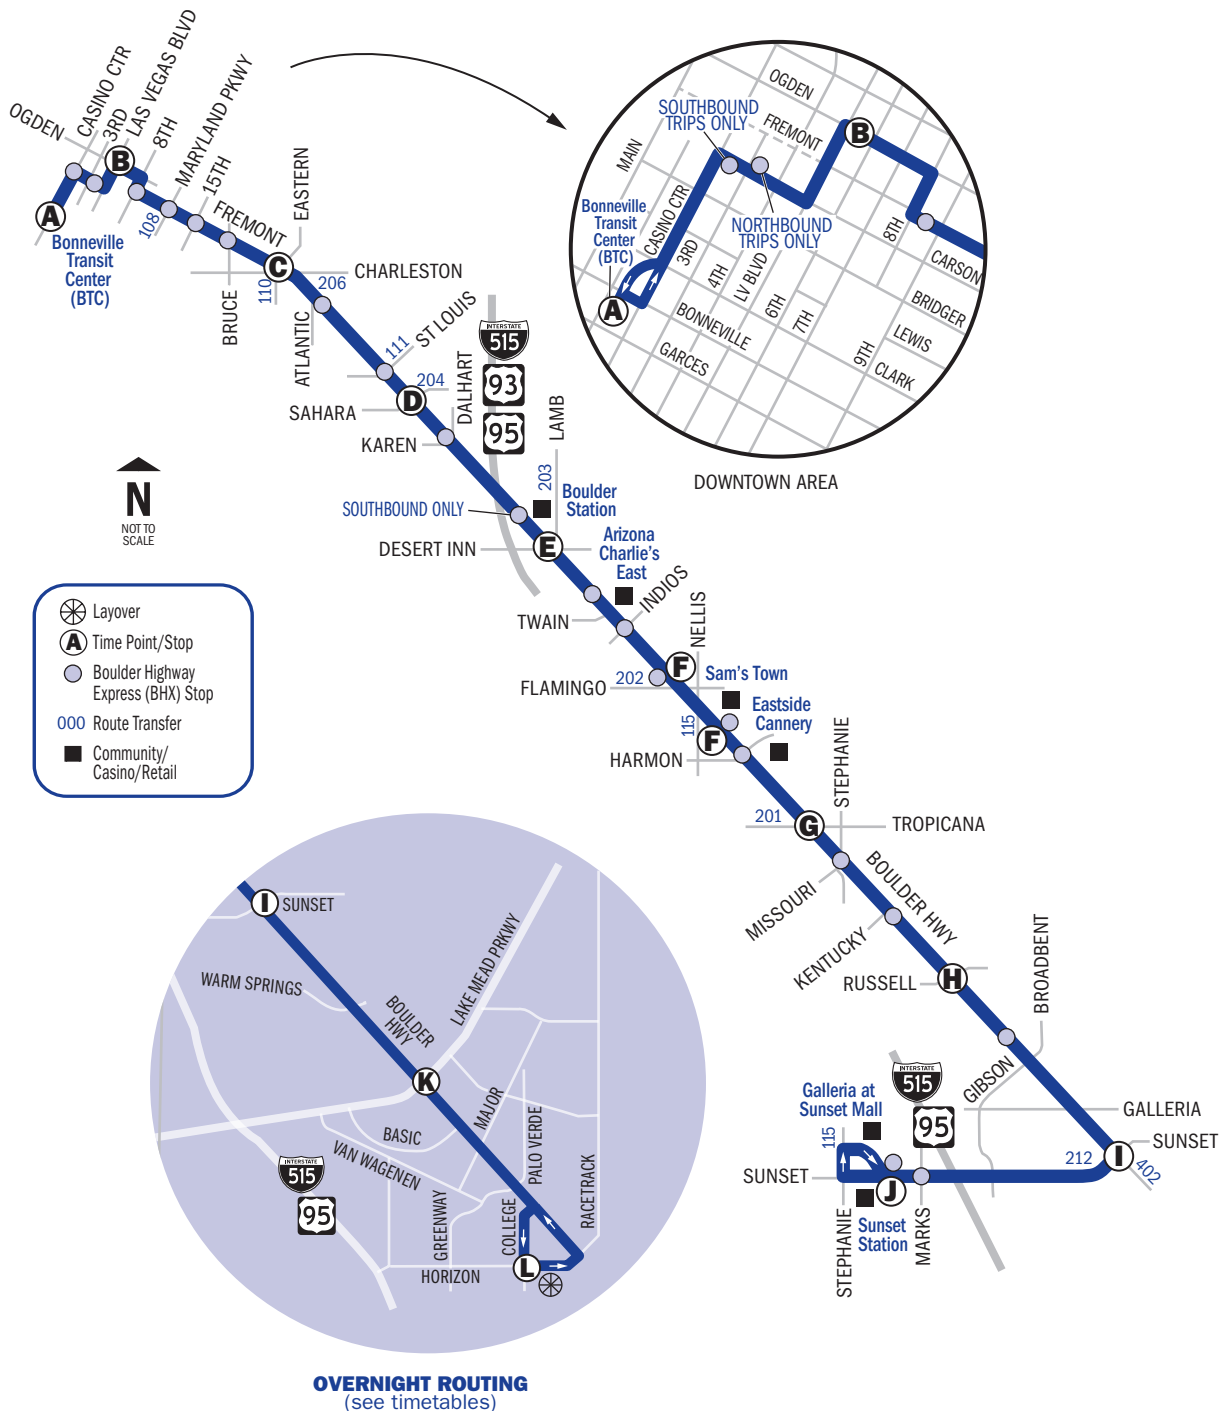

# Boulder Highway Express (BHX)

24 hour service

**Boulder Highway Express will serve all 402 and Henderson & Downtown Express stops along the OVERNIGHT ROUTING south of Sunset Rd**

# (BHX) Boulder Highway Express

**PAY BEFORE BOARDING** where TVMs are available. If a TVM is not available, pay immediately at on-board farebox near the middle door.

**Boulder Highway Express will serve all 402 and Henderson & Downtown Express stops along the OVERNIGHT ROUTING south of Sunset Rd**

## Boulder Highway Express (BHX) Southbound Weekdays

<b>A</b>	BONNEVILLE TRANSIT CENTER (BTC)
<b>B</b>	OGDEN AT LAS VEGAS BLVD
<b>C</b>	CHARLESTON (Eastern)
<b>D</b>	SAHARA
<b>E</b>	DESERT INN (Lamb)
<b>F</b>	NELLIS
<b>G</b>	TROPICANA
<b>H</b>	RUSSELL
<b>I</b>	BOULDER HWY / SUNSET RD
<b>J</b>	SUNSET RD AT SUNSET STATION
<b>K</b>	BOULDER HWY AT LAKE MEAD PKWY
<b>L</b>	HORIZON AT COLLEGE