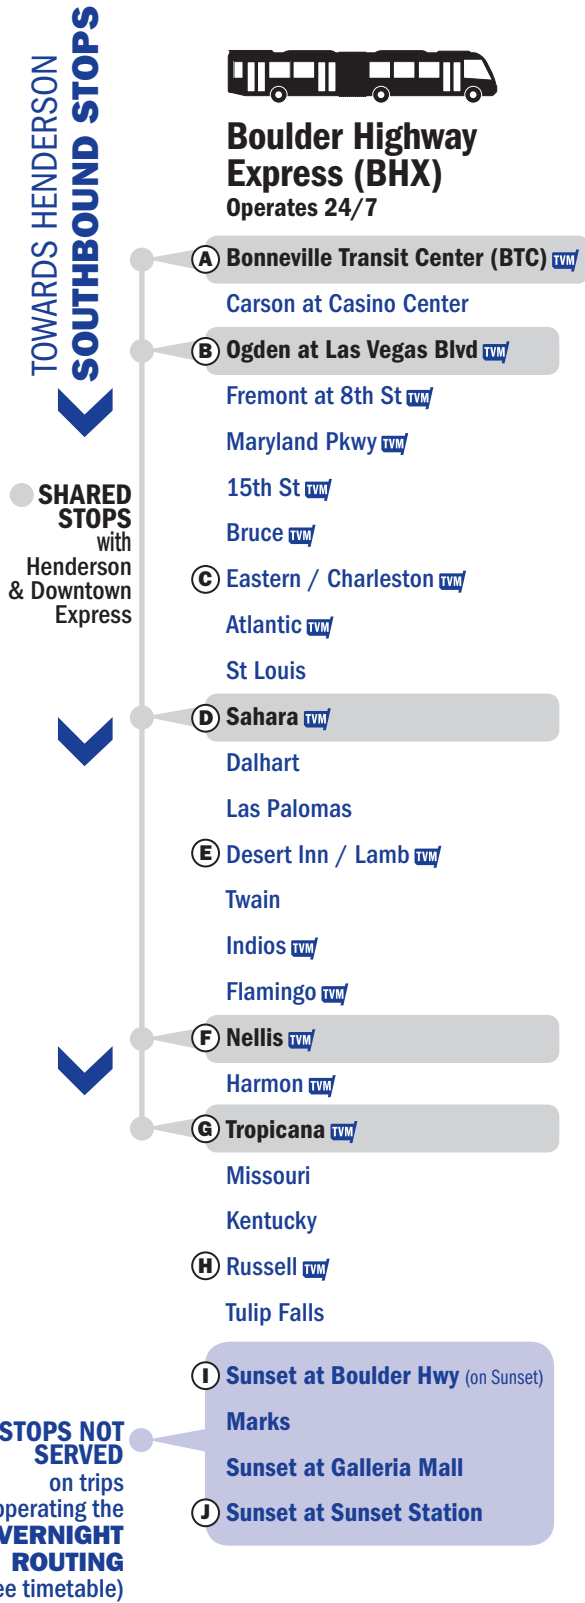

# Boulder Highway Express (BHX)

24 hour service

**Boulder Highway Express will serve all 402 and Henderson & Downtown Express stops along the OVERNIGHT ROUTING south of Sunset Rd**

# (BHX) Boulder Highway Express

**PAY BEFORE BOARDING** where TVMs are available. If a TVM is not available, pay immediately at on-board farebox near the middle door.

**Boulder Highway Express will serve all 402 and Henderson & Downtown Express stops along the OVERNIGHT ROUTING south of Sunset Rd**